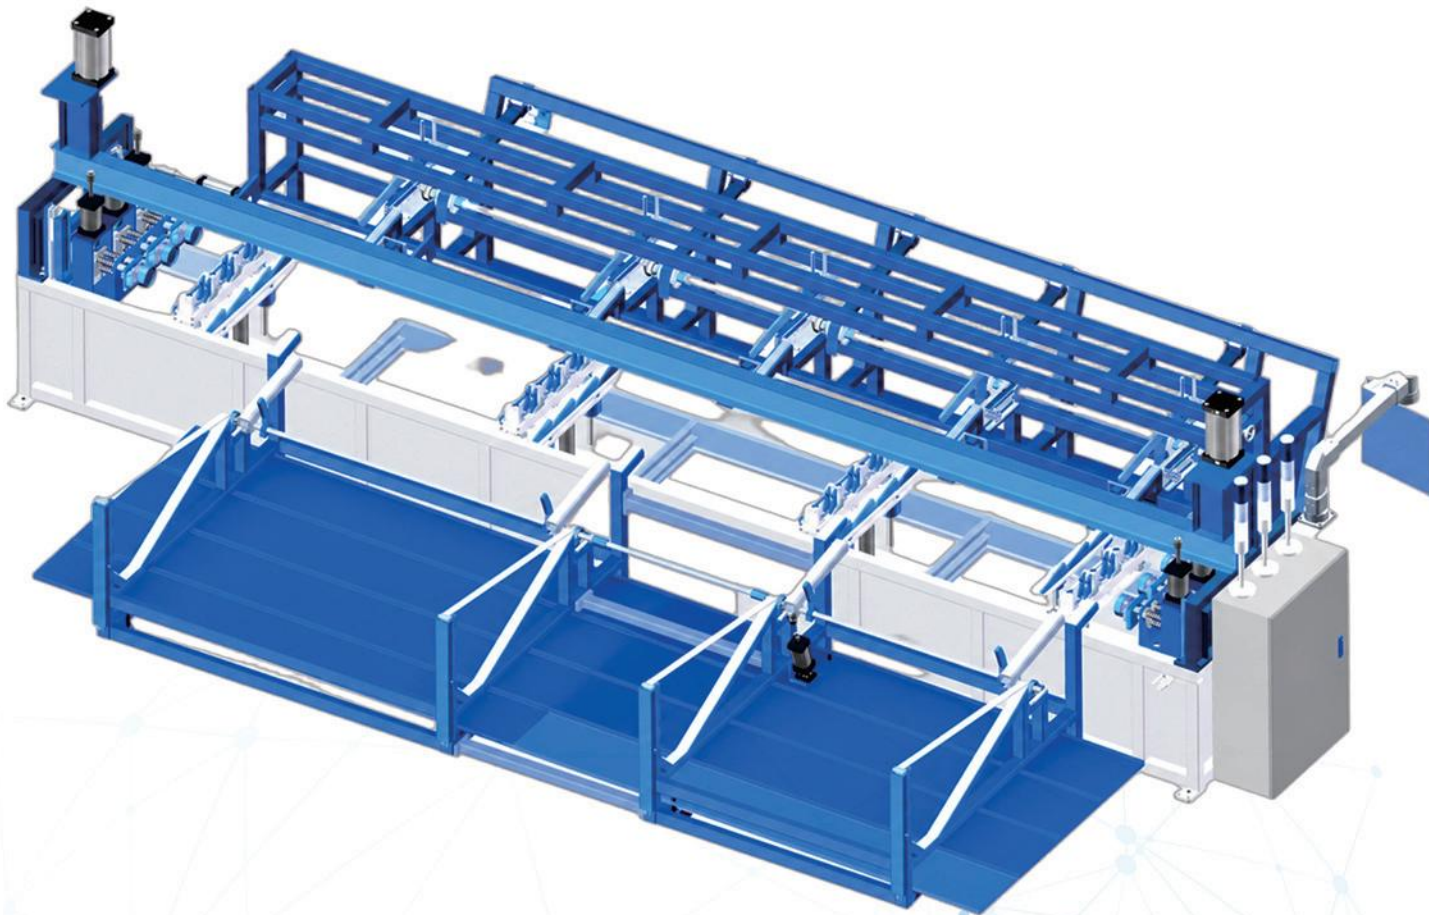

pipe pneumatic testing machine

<https://marleymachinery.com/>