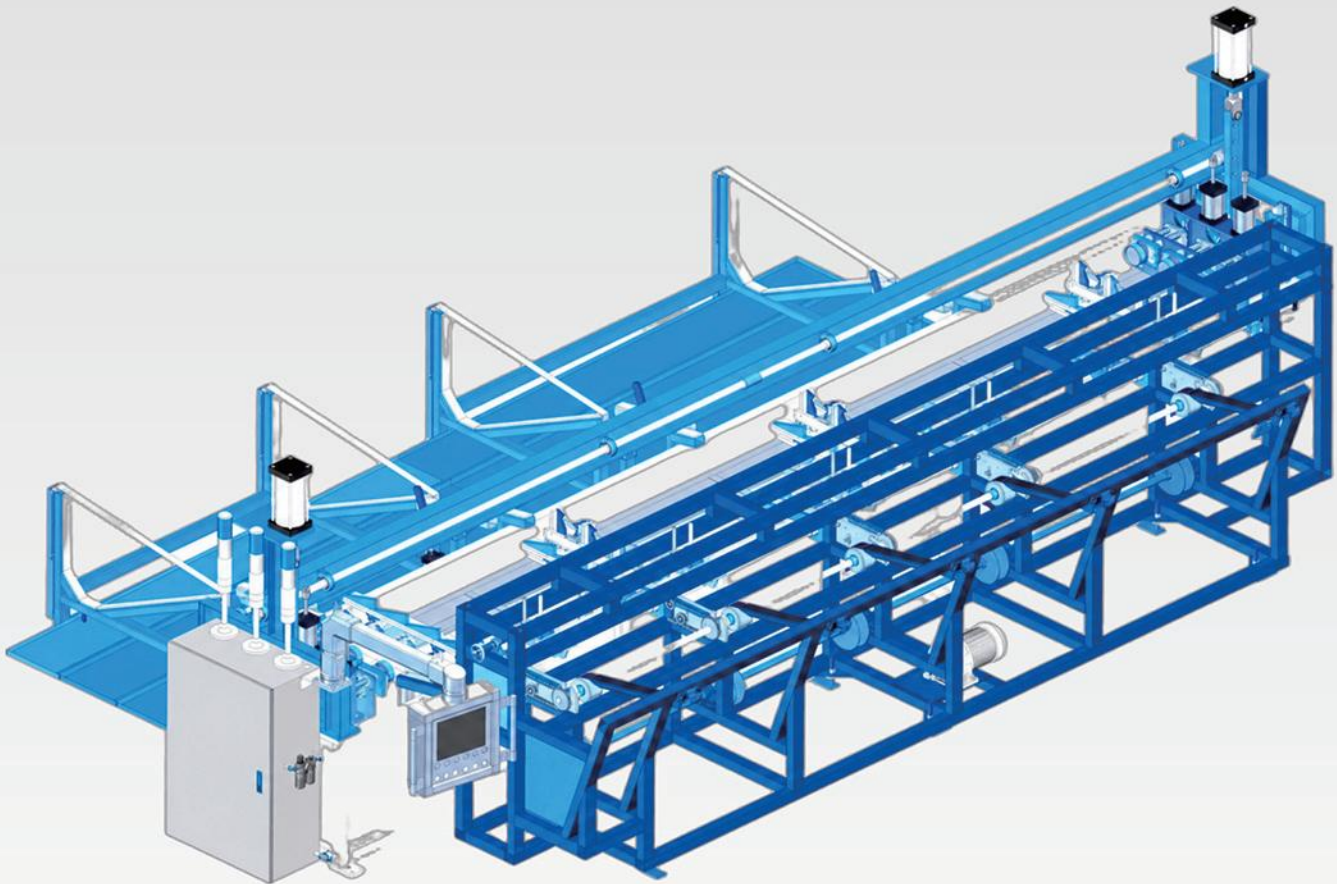

<https://marleymachinery.com/>

End-face & Chamfer Machine

<https://marleymachinery.com/>

Pipe Hydro Testing Machine

- Multiple pipes treated (1-8 stations)
- Large testing pressure range(5-100MPa)
- High-efficiency(water filling+fast pressure-building)
- Multiple sealing method
(I.D seal, O.D seal, big-gap seal, end-face seal)
- Leakage judge by monitor pressure variation

pipe pneumatic testing machine

This equipment is mainly used for stainless steel pipe gas tight pressure test, adopts radial seal or face mode Face seal wedge force multiplier patent design, pressure up to 1.5Mpa.

The radial sealing method can detect the pressure up to 3.0Mpa.

It has the functions of remote networking, visual intelligent detection system, automatic sorting of unqualified products, automatic shutdown alarm and so on.